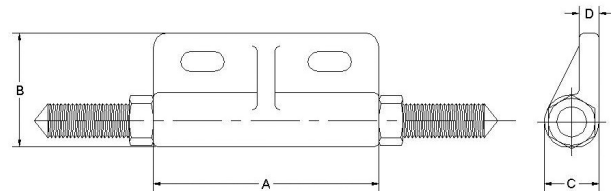

Proven Performance Since 1932.

SAFETY VALVES

“SURE-SHEAR” U-CLAMP ANCHOR

Application -

Secures any remote pump safety valve, conforming with NPFA Code 30.

Part Number - 521KR

UNIVERSAL
Advantage

Only From Universal! A quick, easy and permanent way of mounting a safety valve. Saves time and money in anchoring.

Features -

- ✓ For retro-fit and new installations
- ✓ Eliminates need for expensive pump boxes or stabilizer kits
- ✓ Quick, easy and permanent
- ✓ Fits any major safety valve
- ✓ Saves time and money in anchoring
- ✓ Assures positive shearing action during accidental impact
- ✓ A securely anchored valve conforms with NPFA Code-30
- ✓ Compatible with E-85

Construction -

- Rugged plated cast iron body.
- Plated steel bolts, U-Clamp and hardware

Model	Size	Min.	Max.	Weight (lbs.)	A	B	C	D
521KR-8012	8" - 12"	8"	11-3/4"	4.0	5-1/8"	2-1/8"	1-3/8"	1/2"
521KR-1216	12" - 16"	12"	15-3/4"	4.4	5-1/8"	2-1/8"	1-3/8"	1/2"
521KR-1822	18" - 22"	18"	21-3/4"	5.0	5-1/8"	2-1/8"	1-3/8"	1/2"