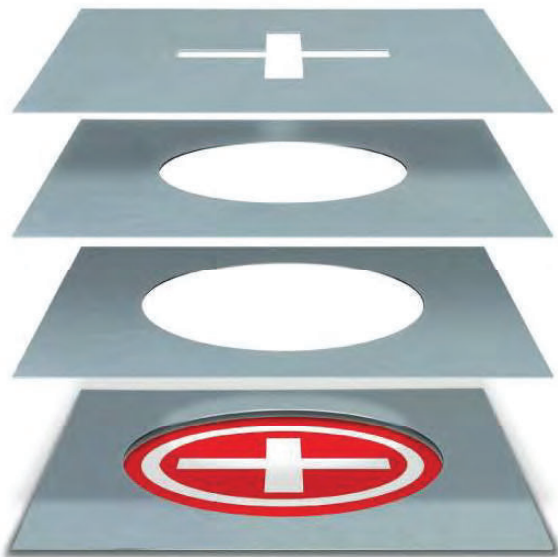

Quality and Reliability, Since 1932!

ACCESSORIES RE-USABLE PAINT TEMPLATES

RE-USABLE PAINT TEMPLATES

Application -

Simply place the templates in the order shown and apply paint.
Plastic kits include 4 templates (3 circles and 1 cross).
Separate diesel template also available. Consult API color chart for correct color selection.

Part Numbers - RM Template

Model	Description
RM-20	20" Circle
RM-22-26	22"+24"+26" Circle Set
RM-Cross-P	Cross Shape
RM-Diesel-P	Plastic Diesel Hexagon Shaped Template
RM-Template-U	Plastic (U) Shaped Template
RM-Template-P	Set of 14"+16"+18" circle and a cross(+)