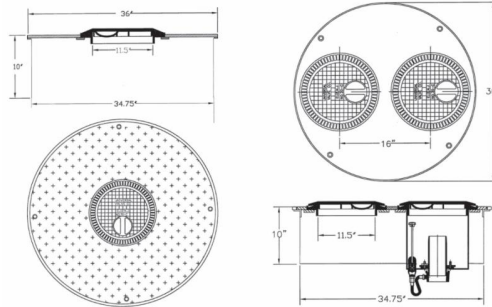

Multi-Port Manholes

Universal offers a wide variety of Multi-port access manholes

H-20 load rated with Single, Dual or Triple Access. Ranging from 36" to 48"

Dual Triple and Quad Access Manholes:

78

Options:

DA= Dual Access
TA= Triple Access
QA= Quad Access

Options:

(Triple and Quad Access Pick 2)
2= Ring and Cover Access only
3= Spill container 70C-1212-SP
4= Spill containment 70CD-1212-SP
5= Spill containment 72-0504-SP-SS
6= Below grade spill containment 71SCD-1212
7= Below grade spill containment 71SCP-1212
8= Below grade spill containment 71SCD-1212-SS
9= Below grade spill containment 71SCP-1212-SS
10= 8" Access only inspection port

Options:

36", 38", 42" and 48"
Designates diameter
of manhole

Options:

10", 18" and 24"
Designates height of the skirt
-10" standard

Call or e-mail customer service today for configuration details and pricing..
800-223-0741 - sales@universalvalve.com