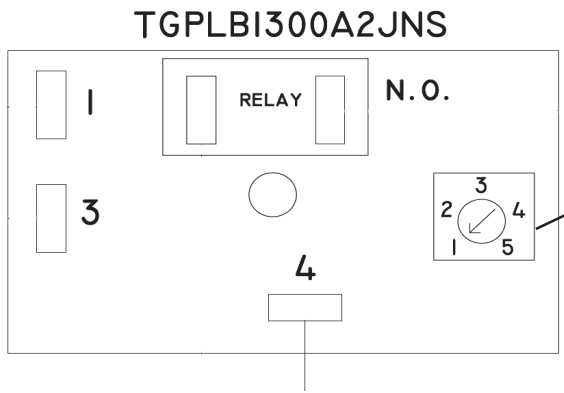

1975-FA Wiring Diagram and Timer instructions

Turn knob to desired time. Example set on 1 minute

Important: Refer to local and Electrical Code information prior to installation.

Universal Valve Company Inc
 478 Schiller St- Elizabeth NJ 07206
www.universalvalve.com
sales@universalvalve.com
 800-223-0741
 (REV: 4-09)