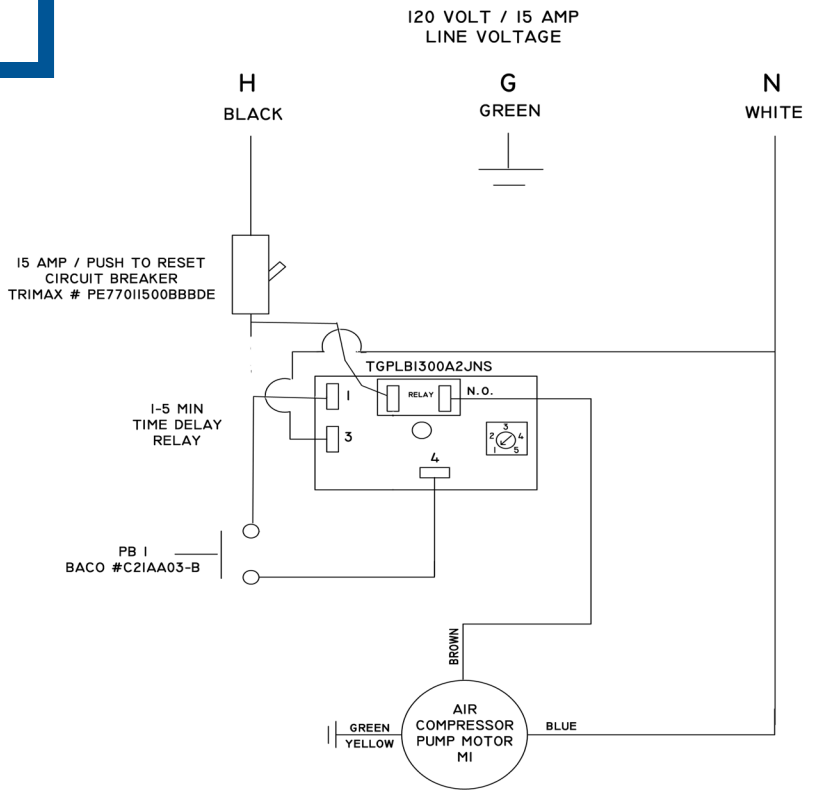

1975-FA Wiring Diagram and Timer instructions

Turn knob to desired time. Example set on 1 minute

Important: Refer to local and Electrical Code information prior to installation.

Universal Valve Company Inc
 478 Schiller St- Elizabeth NJ 07206
www.universalvalve.com
sales@universalvalve.com
 800-223-0741
 (REV: 4-09)